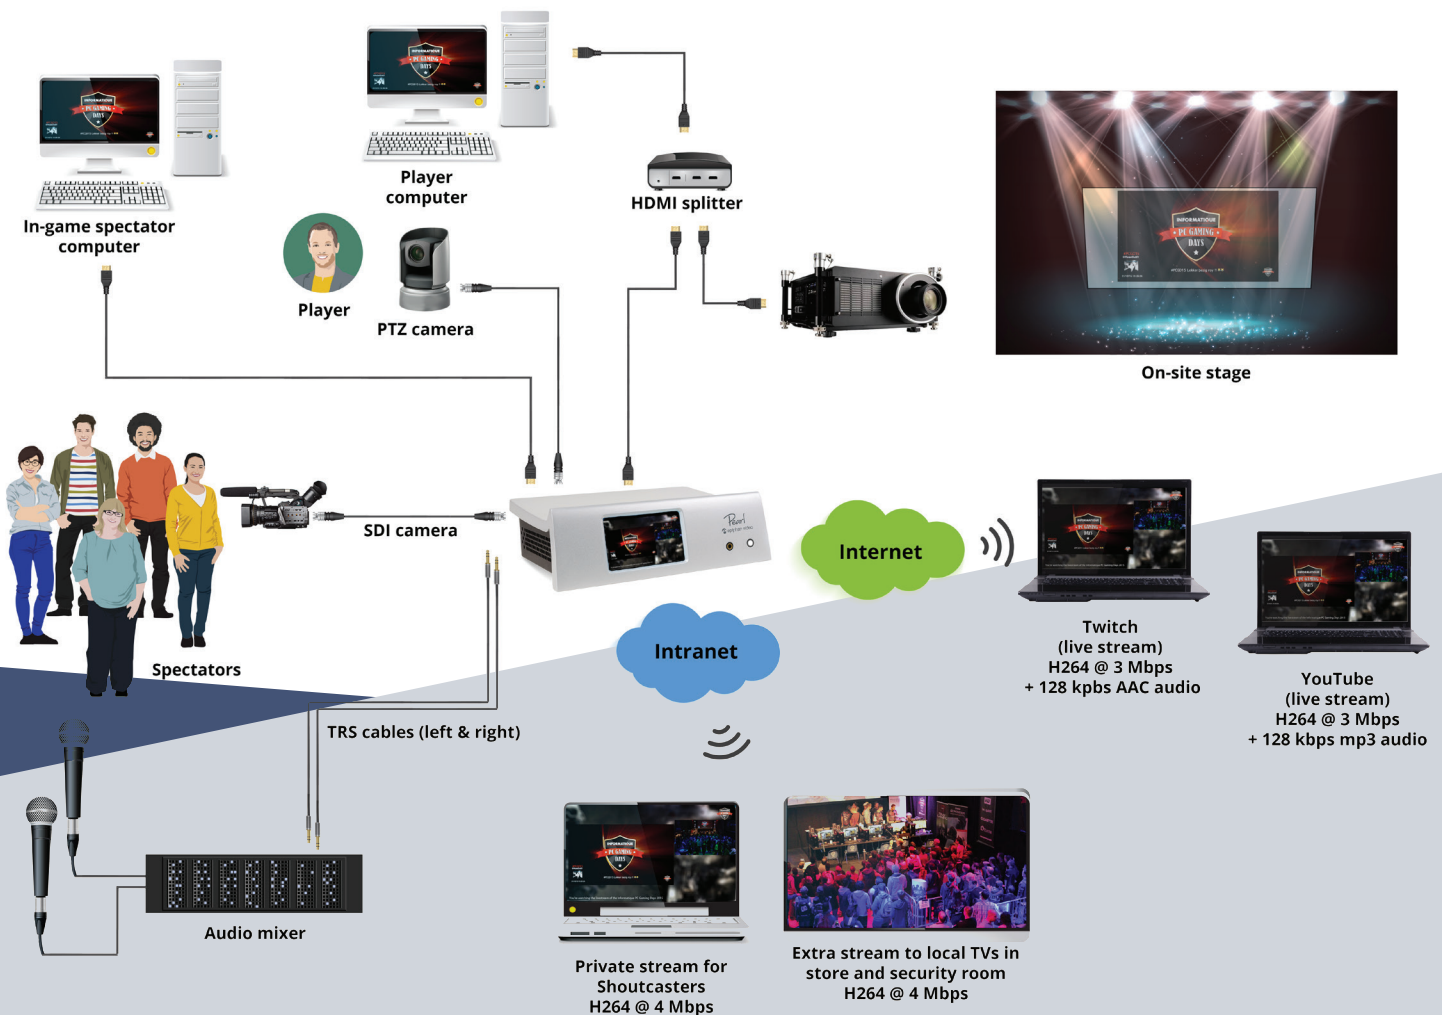

Streaming to YouTube and Twitch directly from Pearl

They set up four HD channels on Pearl; two used RTMP push to send signals to Twitch and YouTube while the other two went to shoutcasters and local viewers connecting directly to Pearl over the LAN.

Event configuration

For the event, Video Schaay set Pearl up with four video inputs and one audio input.

HDMI™ 1: Output from a switcher that was also sent to a NEC PH1000U 3DLP projector for video on the main stage.

HDMI™ 2: An in-game spectator computer.

SDI 1: A Sony Z7E camera with a fixed view of the stage.

SDI 2: A remote-controlled Panasonic AW-HE60 camera with 10 presets showing different angles of stage, gamers and audience.

Audio: Analog stereo audio coming from the house Midas M32 audio mixer.

Pearl gets results!

With a written list of AV show gear over 12 pages long, Video Schaay was pleased that Pearl comes with its own protective shipping case that includes space for the necessary cables. They were able to test their configuration off site before the show, pack everything together in the Pearl case and unpack effortlessly at the Informatique warehouse.