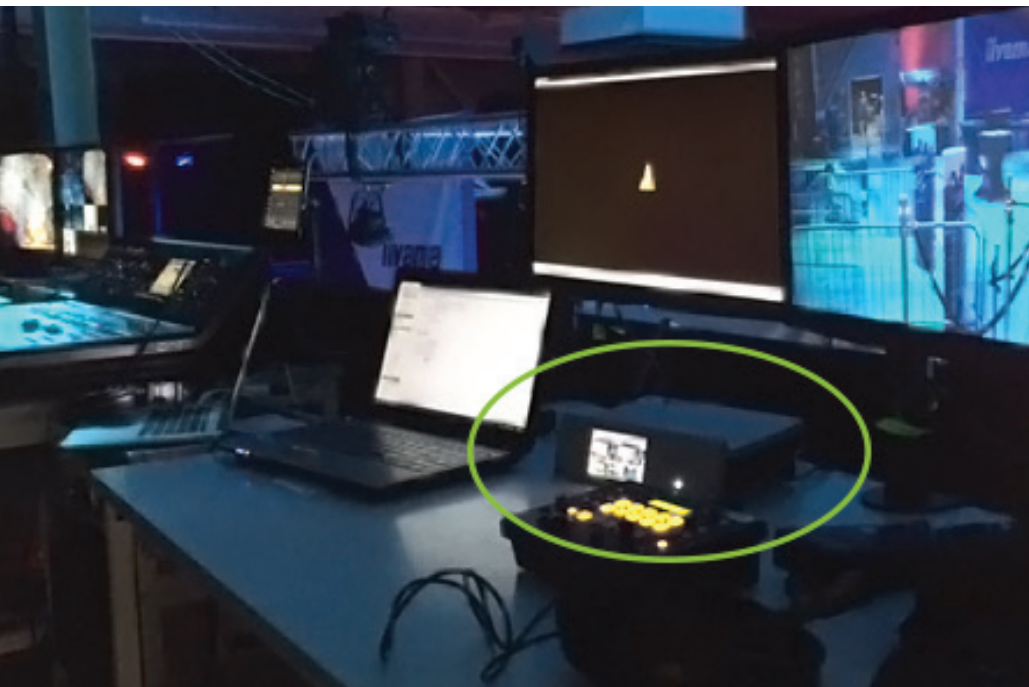

Event requirements

The event's AV setup included a large number of PCs, a 16' x 9' screen at the front stage, and audio mixed from gaming stations, live presenters and a DJ. There were also a plethora of screens, monitors and cameras to capture all the action.

Planning to share the PC Gaming Days event beyond the warehouse, Informatique wanted to stream the two-day event to audiences near and far with Twitch and YouTube. Additionally, they wanted to stream to local screens or TVs in the Informatique store, have a special stream for shoutcasters covering the event, and a stage camera view for event organizers.

By adding a single Epiphan Pearl™ system to their gear, Video Schaay was able to live stream the event (including main stage screen and a live view of the event floor, with audio) simultaneously to YouTube, Twitch and local viewers.

Event configuration

For the event, Video Schaay set Pearl up with four video inputs and one audio input.

HDMI™ 1: Output from a switcher that was also sent to a NEC PH1000U 3DLP projector for video on the main stage.