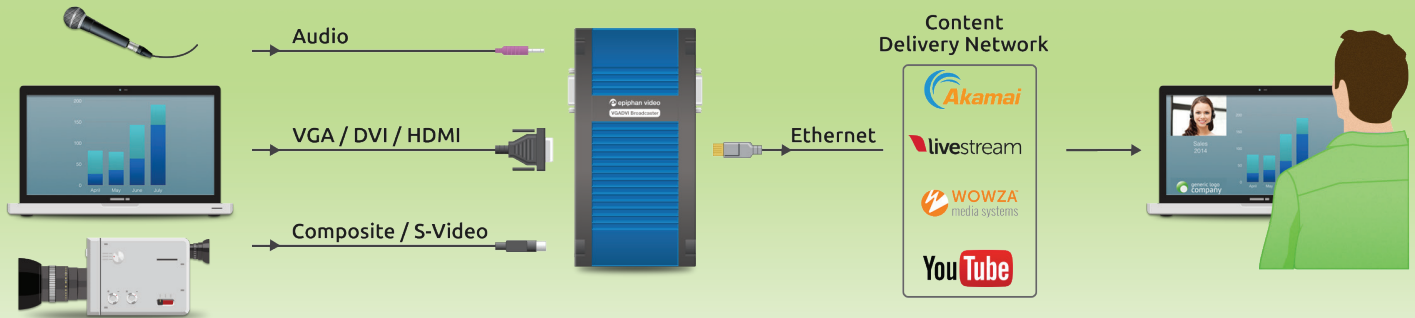

Epiphan's family of Broadcasters captures and streams audio/video from VGA, HDMI™, DVI, or SDI sources such as HD cameras and computer displays. Streaming can be done over corporate networks, CDNs, or the internet. We offer everything from simple, portable appliances to powerful rack-mount solutions with production video switching.

Epiphan Broadcasters are trusted for mission-critical deployments serving a wide range of applications including:

- **Live Events** (concerts, conferences, seminars)
- **Corporate** (all-hands meetings, company presentations)
- **Healthcare** (live procedures, remote diagnoses and pathology)
- **Legal** (depositions, courtroom proceedings)
- **Control Center** (power stations, emergency response, air traffic control)

EPIPHAN PEARL™

Self-contained, portable production video switcher. Featuring dual HDMI, SDI and VGA inputs; an LCD display for confidence monitoring, quick configuration, live switching and recording control; and ample space for storing high quality recordings. Capture, stream and record four HD channels at 30 fps.

	 Pearl™	 VGADVI Broadcaster™	 DVI Broadcaster DL™	 VGA Grid™
VGA / DVI / HDMI Display and Camera Streaming:	●	●	DVI / HDMI only	●
SDI Camera Streaming:	●	-	-	●*
Audio Streaming:	●	●	●	●
Analog Video Streaming (S-Video, Composite):	-	●	-	●
Dedicated Apple Live Stream (iPhone/iPad):	●	-	-	●
Multiple Video Sources:	1 - 4 sources	1 - 2 sources	1 source	up to 64 sources
Max Resolution Supported:	2048x2048	1920x1200	2048x2048	2048x2048
CDN Support (RTMP, RTSP):	●	●	●	●
Capture Rate @ HD 1080p:	4 @ 30 fps or 2 @ 60 fps	30 fps	30 fps	30 fps
Max Capture Rate:	60 fps	30 fps	60 fps	85 fps
Storage:	1 TB	8 GB	8 GB	6 - 24 TB