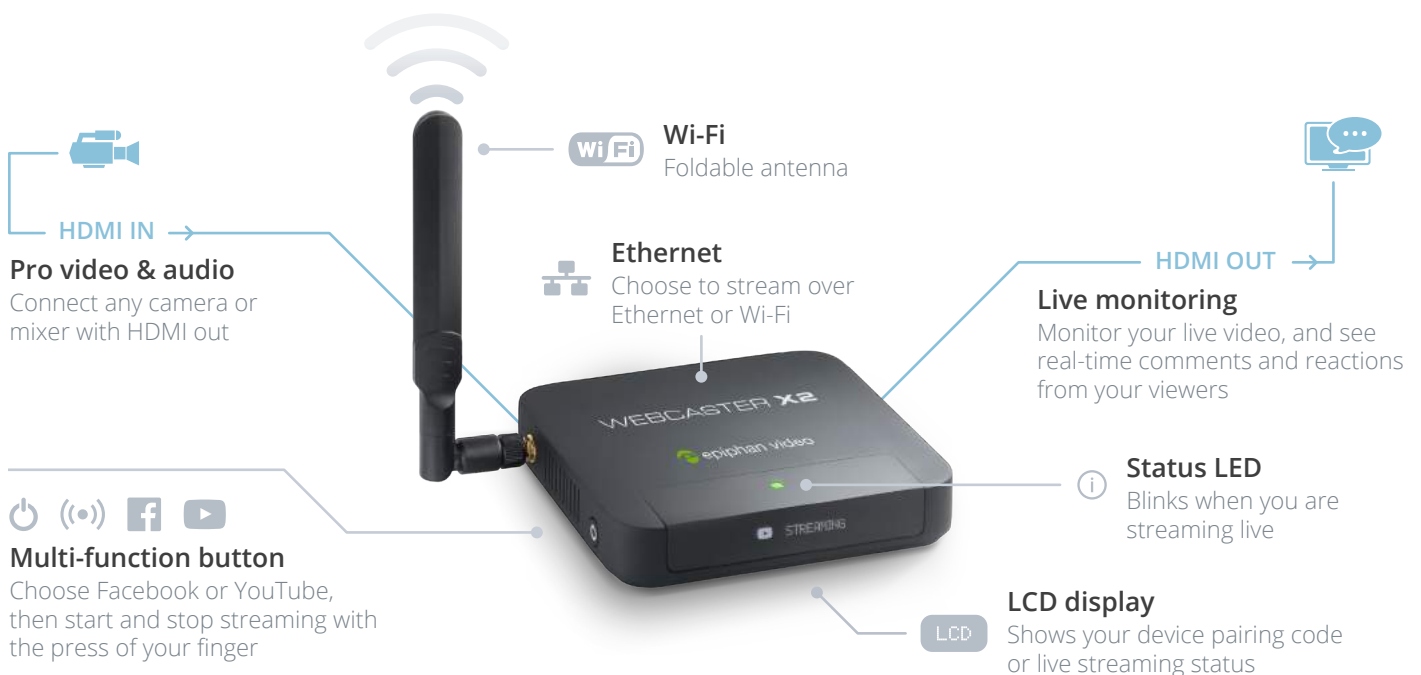

WEBCASTER **X2**

The simplest Facebook Live
and YouTube encoder

Stream to Facebook Live or YouTube

Toggling between them is simple, and Epiphan Webcaster X2™ remembers all your settings for both YouTube and Facebook Live.

Pro audio and video support

Stream any HD camera, mixer or display by connecting it to the Webcaster X2's HDMI in port. Connect any wired or wireless mic to your camera and get professional HDMI audio quality.

Live monitoring and interactivity

Monitor your live video and see viewer comments and reactions in real time. Simply connect a display to the Webcaster X2's HDMI OUT port.

Your address and contact information here.