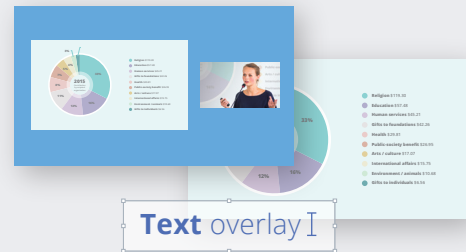

Custom layout designer

Design your own custom layouts, including picture-in-picture and image overlays, using the drag-and-drop editor in Pearl Mini's web-based Admin panel. Combine, crop, and scale HD video sources. Add overlay images, text, timestamping, and more.