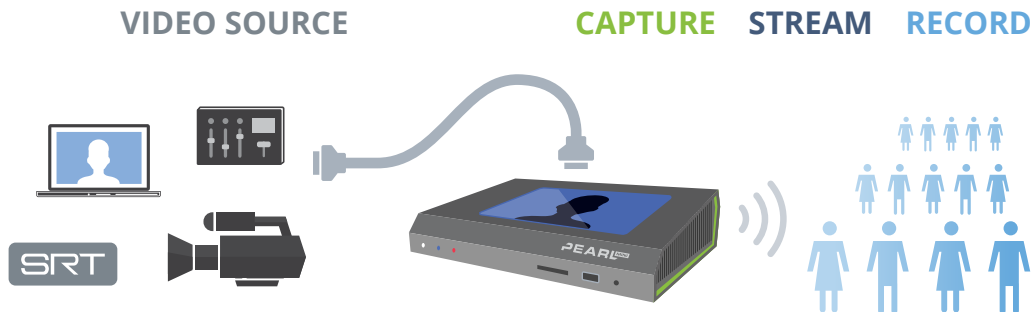

## Epiphan Pearl Mini™ All-in-one live video production

The most reliable, all-in-one video production system that's small in size and big on pro features. Record, stream, and switch up to three HD inputs simultaneously and take your video production to the next level with Pearl Mini.

## Simplified lecture capture

Trusted by the world's leading academic institutions, Pearl Mini is the ultimate lecture capture device. While it's incredibly easy to use for operators and professors, it also has a robust set of features designed for integration into an LMS or CMS.

## Stream to viewers everywhere

Simultaneously live stream to YouTube, Facebook, or any other CDN. Supported protocols include SRT, HLS, MPEG-DASH, RTMPs, and more. At the same time, use the built-in streaming server to stream locally to web browsers and set-top boxes.